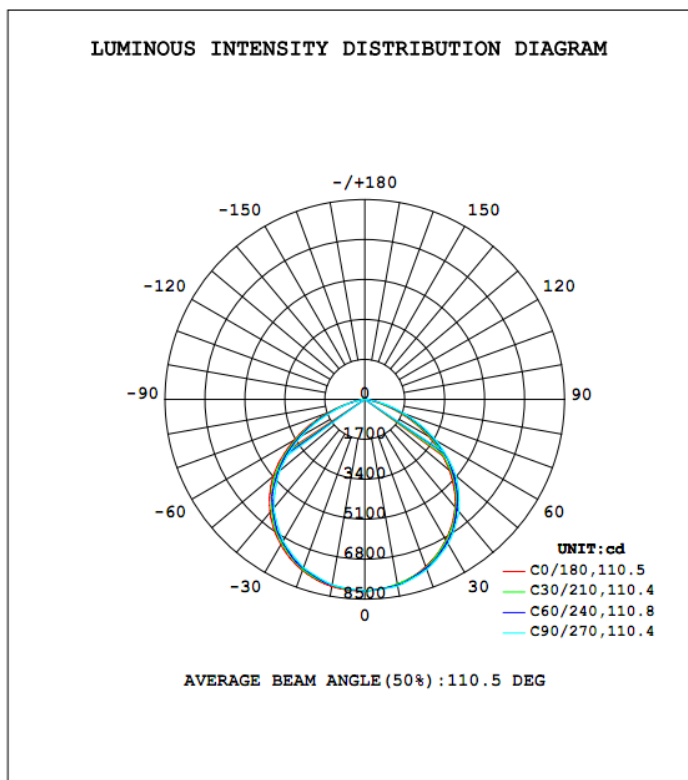

Extreme LED lightz

www.extremeledlightz.ca

E-mail: extremeledlightz@gmail.com

Tel: 1-(403) 318-8954

TECHNICAL DATA SHEET

Remark: The testing data comes directly from the product test.

DATA OF LAMP		PHOTOMETRIC DATA			
MODEL	180W	Imax (cd)	8152	S/MH (C0/180)	1.30
NOMINAL POWER (W)	180W	LOR (%)	100.0	S/MH (C90/270)	1.26
RATED VOLTAGE (V)	120	TOTAL FLUX (lm)	21787	η UP, DN (C0-180)	0.0, 51.0
NOMINAL FLUX (lm)	21787	CIE CLASS	DIRECT	η UP, DN (C180-360)	0.0, 49.0
LAMPS INSIDE	1	η up (%)	0.0	CIBSE SHR NOM	1.25
TEST VOLTAGE (V)	120	η down (%)	100.0	CIBSE SHR MAX	1.35

Note: The Curves indicate the illuminated area and the average illumination when the luminaire is at different distance.

Extreme LED lightz

www.extremeledlightz.ca

E-mail: extremeledlightz@gmail.com

Tel: 1-(403) 318-8954