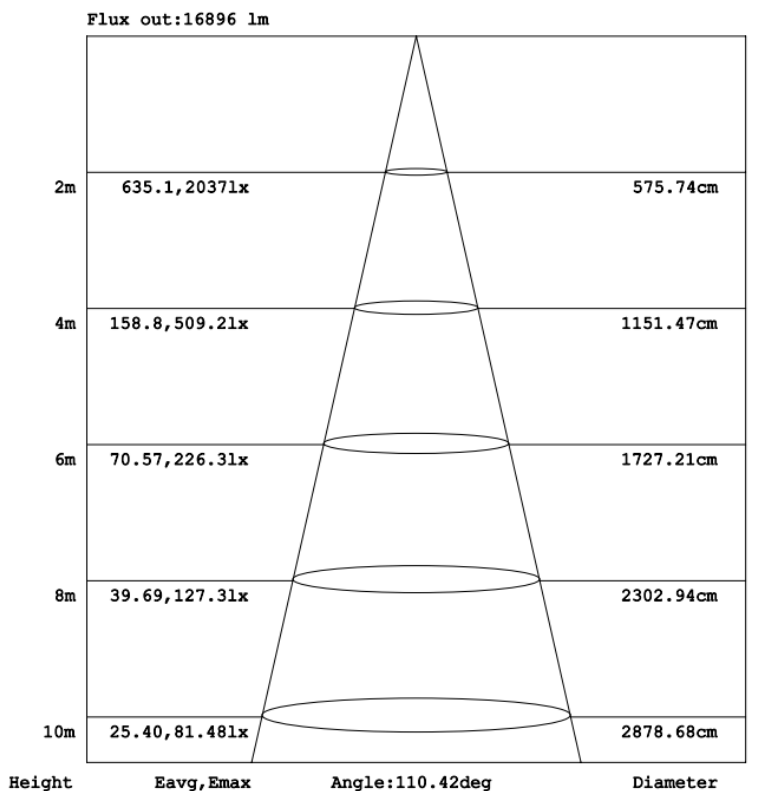

Extreme LED lightz

www.extremeledlightz.ca

E-mail: extremeledlightz@gmail.com

Tel: 1-(403) 318-8954

TECHNICAL DATA SHEET

Remark: The testing data comes directly from the product test.

DATA OF LAMP		PHOTOMETRIC DATA			
MODEL	180W	Imax (cd)	8152	S/MH (C0/180)	1.30
NOMINAL POWER (W)	180W	LOR (%)	100.0	S/MH (C90/270)	1.26
RATED VOLTAGE (V)	120	TOTAL FLUX (lm)	21787	η UP, DN (C0-180)	0.0, 51.0
NOMINAL FLUX (lm)	21787	CIE CLASS	DIRECT	η UP, DN (C180-360)	0.0, 49.0
LAMPS INSIDE	1	η up (%)	0.0	CIBSE SHR NOM	1.25
TEST VOLTAGE (V)	120	η down (%)	100.0	CIBSE SHR MAX	1.35

Note: The Curves indicate the illuminated area and the average illumination when the luminaire is at different distance.

Extreme LED lightz

www.extremeledlightz.ca

E-mail: extremeledlightz@gmail.com

Tel: 1-(403) 318-8954