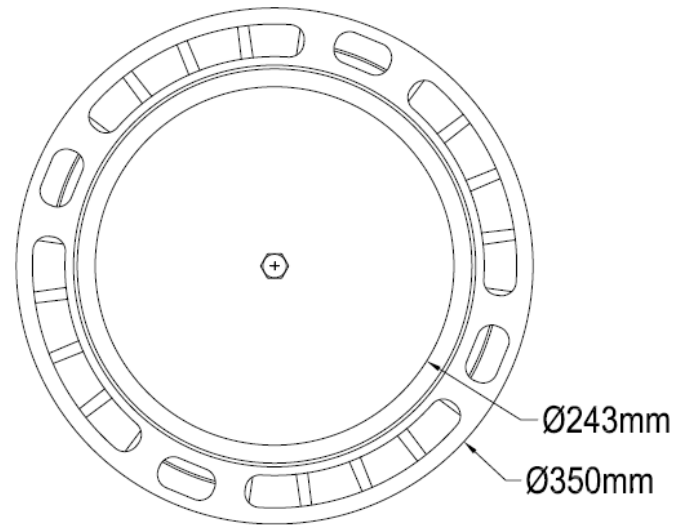

TECHNICAL DATA SHEET

NAME: LED High Bay Light

P/N: EXT- HB-180W-1111-1601

Extreme LED lightz

www.extremeledlightz.ca

E-mail: extremeledlightz@gmail.com

Tel: 1-(403) 318-8954

TECHNICAL DATA SHEET

Tel: 1-(403) 318-8954

TECHNICAL DATA SHEET

Product Specifications

Product name	LED High Bay Light
Part No	EXT-HB-180W-1111-1601
Dimension	∅350 x 235 mm

Technical Characteristic

Color temperature	2700-7000K
CRI	>70
Lumen	18000-23000LM
Input Power	180W
Viewing Angle	120°
Input Voltage	100-277VAC 50/60Hz
Driver model	HBG-240-48A (Mean Well Driver)
PFC	>0.9
Waterproof Rating	IP65