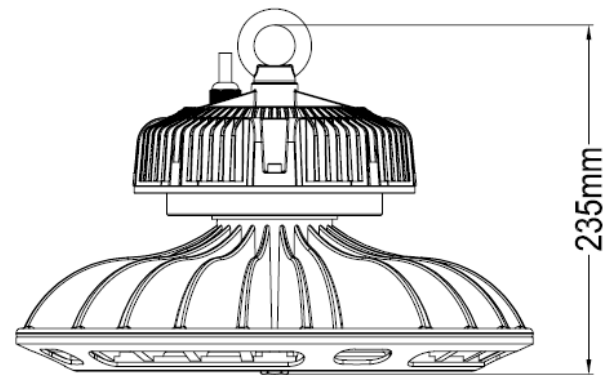

TECHNICAL DATA SHEET

NAME: LED High Bay Light

P/N: EXT- HB-180W-1111-1601

Extreme LED lightz

www.extremeledlightz.ca

E-mail: extremeledlightz@gmail.com

Tel: 1-(403) 318-8954